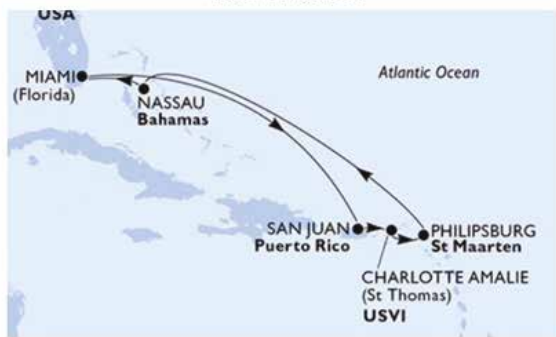

Join Illustrious Sir Chuck and his Lady Terry for this wonderful adventure!

Departing May 11th, 2019

MSC SEASIDE

Day	Port of Call	Arrival	Departure
1	Miami, Florida		5:00 PM
2	AT SEA	--	--
3	San Juan, Puerto Rico	5:00 PM	
4	San Juan, Puerto Rico		1:00 AM
4	Charlotte Amalie, Virgin Island	7:00 AM	7:00 PM
6	AT SEA	--	--
5	Philipsburg, St. Maarten	7:00 AM	2:00 PM
7	Nassau, Bahamas	12:00 NOON	7:00 PM
8	Miami, Florida	7:00 AM	

Cruise Fares:

Departure Dates:

Inside Fantastica from: \$595.99
 Outside Fantastica from: \$735.99
 Balcony Fantastica from: \$885.99

May 11 2019

FOR RESERVATIONS AND INFORMATION CONTACT

Kimberly Moyna
 Sunnyland Tours
 417-864-4444